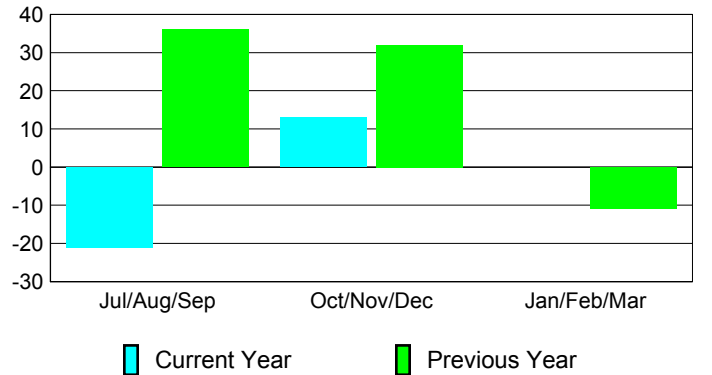

Membership Results
2012-2013

Membership
2011-2012

Month	Net Memb Goal	Actual New Memb	Actual Dropped Memb	Gain/Loss of Memb	Gain/Loss of Memb
Jul/Aug/Sep		45	-66	-21	36
Oct/Nov/Dec		73	-60	13	32
Jan/Feb/Mar				-8	-11
Totals		118	-126	-8	57

Membership Results 2012-2013

Goal, New, Dropped, Gain/Loss

Comparison of Membership Gain/Loss

Current Year Compared to the Previous Year

Gender Comparison 2012-2013