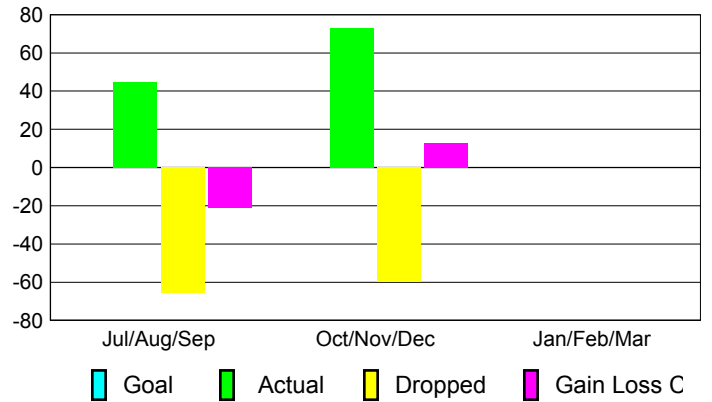

Membership Results 2012-2013

Goal, New, Dropped, Gain/Loss