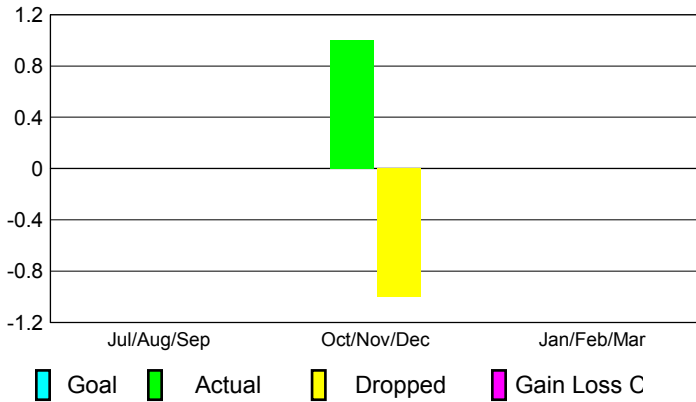

2012-2013 GMT Reports for District (or Undistricted) **District LB 3**

GMT: Ricardo Shoiti Komatsu

Location: BRAZIL

GMT CA: 3

CLUBS

Club Results
2012-2013

Clubs
2011-2012

Month	New Club Goal	Actual New Clubs	Actual Dropped Clubs	Gain/Loss of Clubs	Gain/Loss of Clubs
Jul/Aug/Sep		0	0	0	0
Oct/Nov/Dec		1	-1	0	0
Jan/Feb/Mar				0	0
Totals		1	-1	0	0

Club Results 2012-2013

Goal, New, Dropped, Gain/Loss

Comparison of Club Gain/Loss

Current Year Compared to the Previous Year

YTD Status Quo Clubs 2012-2013

Status Quo Clubs Compared to Status Quo Members

MEMBERSHIP